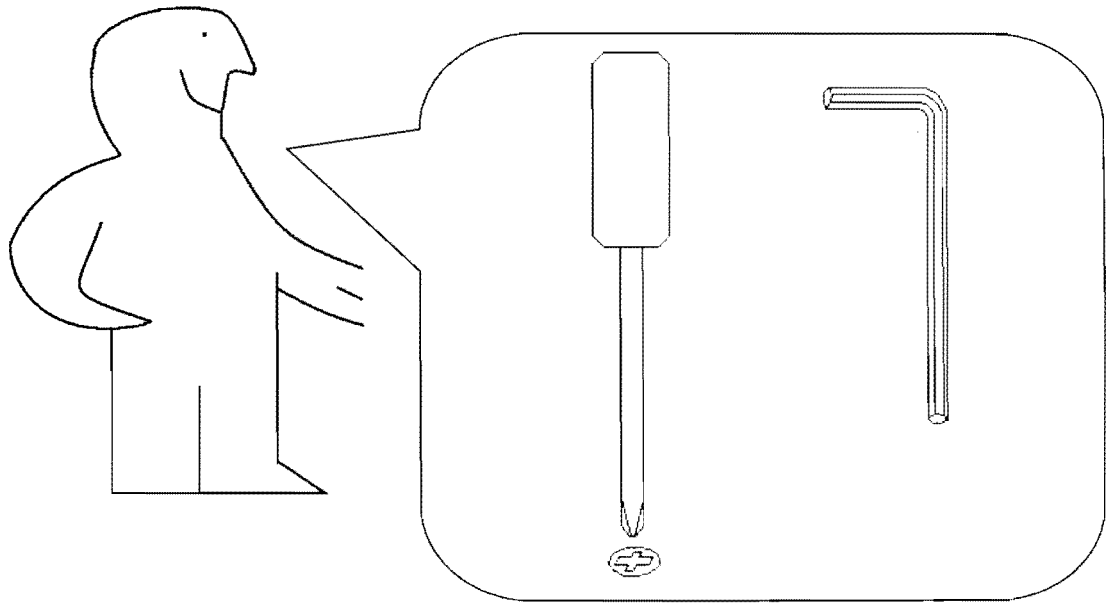

Installation instructions for WCC wall mounted box

LINKBASIC[®]
Design and Quality
LINKBASIC of China

Specification:

Part number	Capacity (U)	Width (mm)	Depth (mm)	Height (mm)
WCC06-645	6	600	450	370
WCC09-645	9	600	450	503
WCC12-645	12	600	450	636
WCC15-645	15	600	450	770
WCC18-645	18	600	450	903

M6X12(28x)

M5X8(16x)

M3.5X6(8x)

M6(4x)