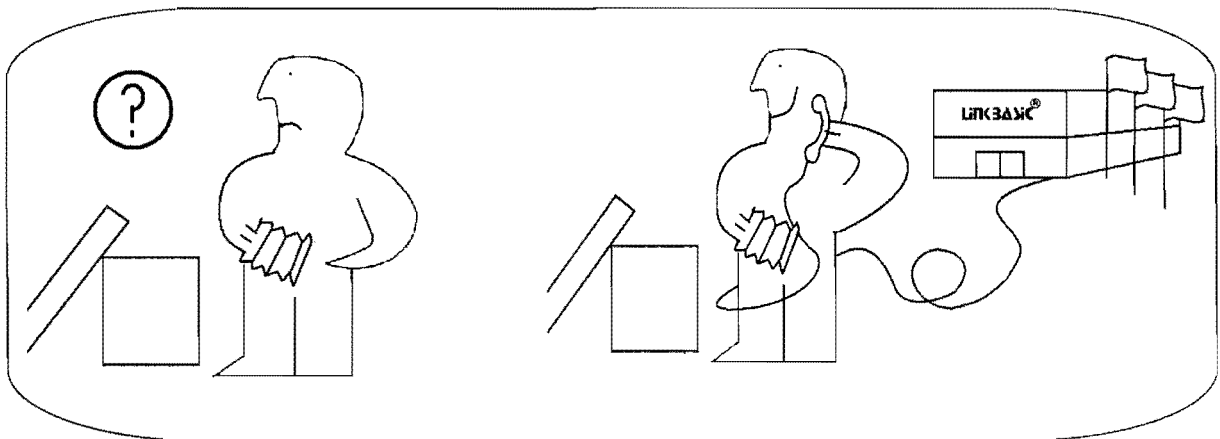

Installation instructions for WCC wall mounted box

LINKBASIC[®]
Design and Quality
LINKBASIC of China

Specification:

Part number	Capacity (U)	Width (mm)	Depth (mm)	Height (mm)
WCC06-645	6	600	450	370
WCC09-645	9	600	450	503
WCC12-645	12	600	450	636
WCC15-645	15	600	450	770
WCC18-645	18	600	450	903