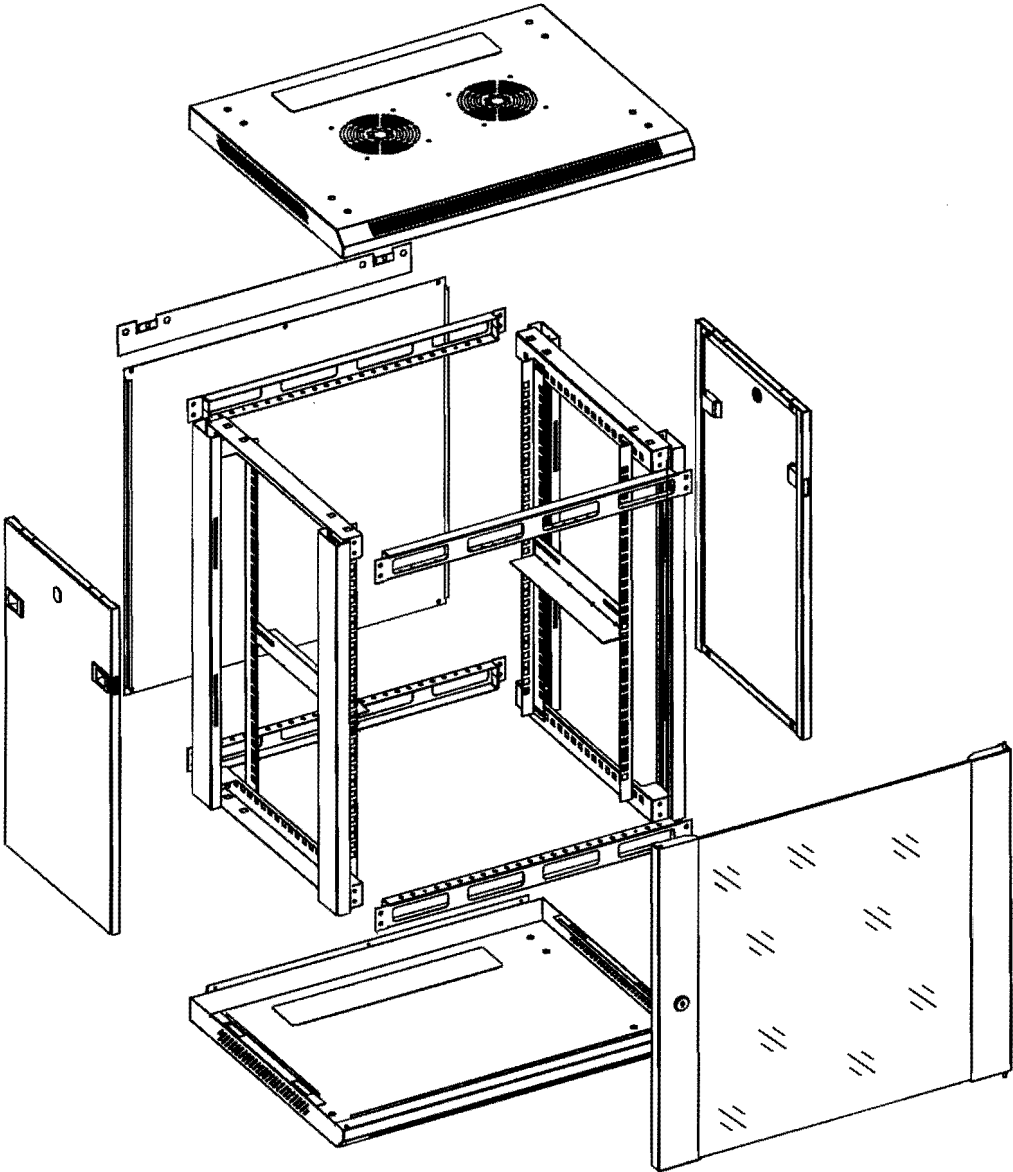

Installation instructions for WCC wall mounted box

LINKBASIC[®]
Design and Quality
LINKBASIC of China

Specification:

Part number	Capacity (U)	Width (mm)	Depth (mm)	Height (mm)
WCC06-645	6	600	450	370
WCC09-645	9	600	450	503
WCC12-645	12	600	450	636
WCC15-645	15	600	450	770
WCC18-645	18	600	450	903

M6X12(28x)

M5X8(16x)

M3.5X6(8x)

M6(4x)