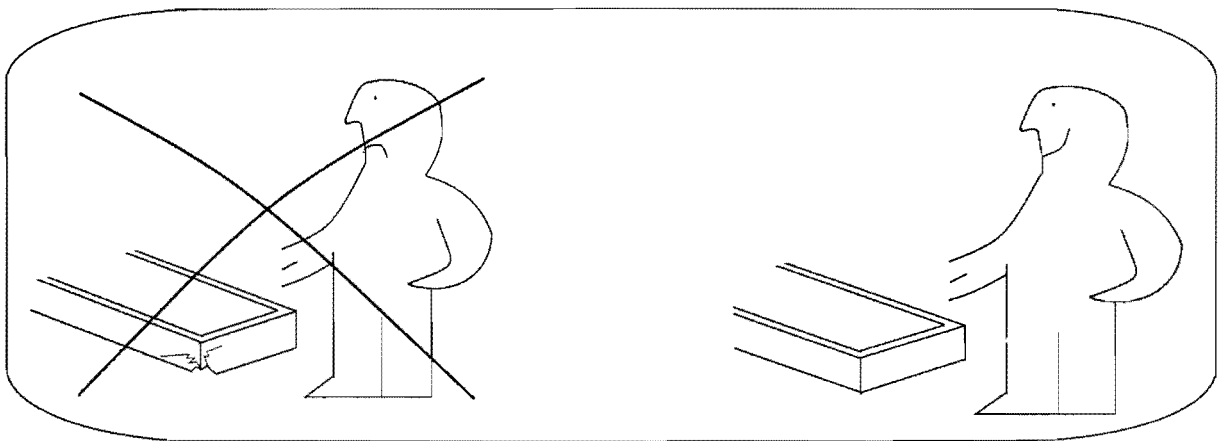

Installation instructions for WCC wall mounted box

LINKBASIC[®]
Design and Quality
LINKBASIC of China

Specification:

Part number	Capacity (U)	Width (mm)	Depth (mm)	Height (mm)
WCC06-645	6	600	450	370
WCC09-645	9	600	450	503
WCC12-645	12	600	450	636
WCC15-645	15	600	450	770
WCC18-645	18	600	450	903