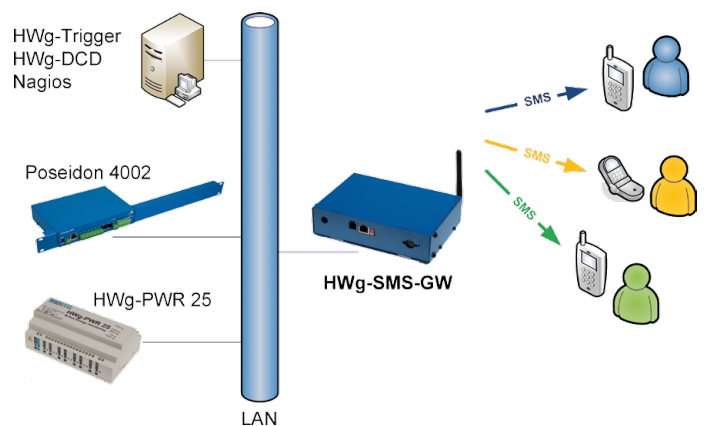

# HWg-SMS-GW

SMS Gateway for text messaging from other HW group products

HWg-SMS-GW is a LAN gateway for sending alarm SMS from HW group products. Alarm messages can be sent from all HW group products.

No software needed, works over the LAN at the Box-2-Box (Peer-to-Peer) level.

Save administration costs and effort – use only a single SIM for all your devices.

Each device can send its alarm SMS to a different number.

HWg-SMS-GW is also used to send text messages from HW group software applications (HWg-Trigger, HWg-DCD) and the SensDesk.com online service.

## Applications

- Send SMS from your SensDesk.com account.
- Send SMS from your Poseidon2, HWg-PWR 3/12/25 and other IP sensors in your LAN.
- HWg-Trigger notifies by SMS to a failure of any device in your network.
- HWg-DCD sends a text message upon unauthorized access to your rack.
- Nagios can send its alerts via SMS.

- ✓ Only one SIM Card is sufficient for all HW group products.
- ✓ No text messaging software is necessary.
- ✓ Can be used as a SMS gateway for HWg-Trigger, HWg-DCD, Nagios and other software
- ✓ SMS gateway for your account at the SensDesk.com online portal.