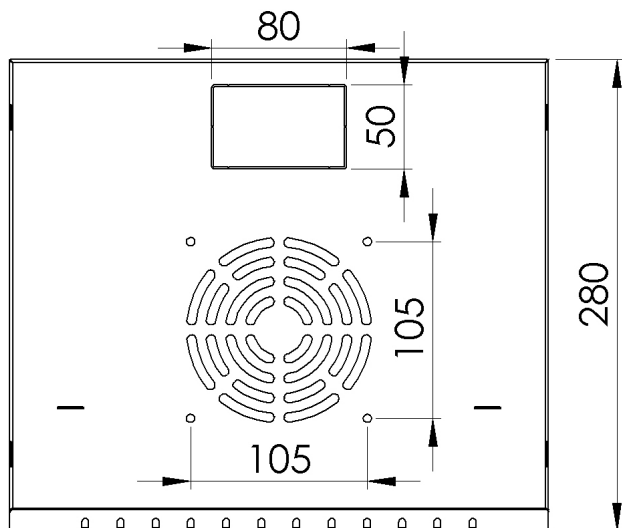

Technical data

- **Colour/ RAL**
Black/ RAL 9005
- **Material**
Cold-rolled metal sheet DC01, 0,8 mm thickness
Tempered glass ANTISOL 0,4 mm
- **Door type**
With glass
- **External dimensions**
320 x 240 x 280 mm
- **Packaging dimensions**
325 x 245 x 280 mm
- **Weight (net/ gross)**
2,80 kg / 3,00 kg
- **Purpose**
for interiors, IP20

RACK cabinet 10" 4U

280mm

glass-black

SYMBOL: RC10-4U-280GB
EAN: 5903351262699

Technical drawing

External dimensions
320 x 240 x 280 mm